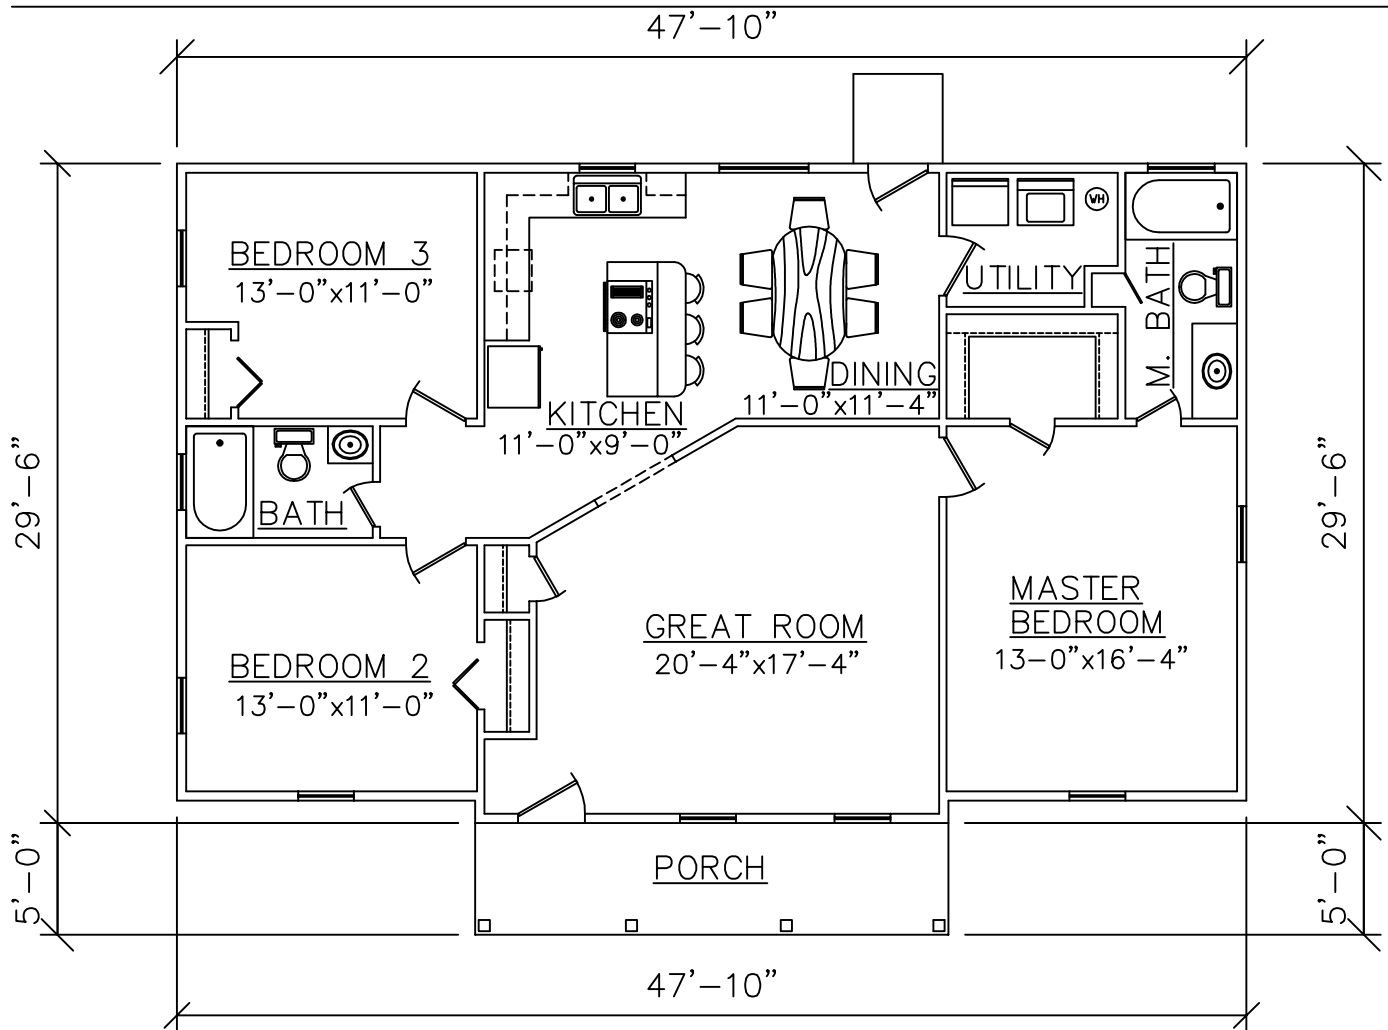

PL#0001

SQUARE FOOTAGE	
HEATED	1384 SF
UNHEATED	117 SF

NOT TO SCALE. NOT FOR CONSTRUCTION.