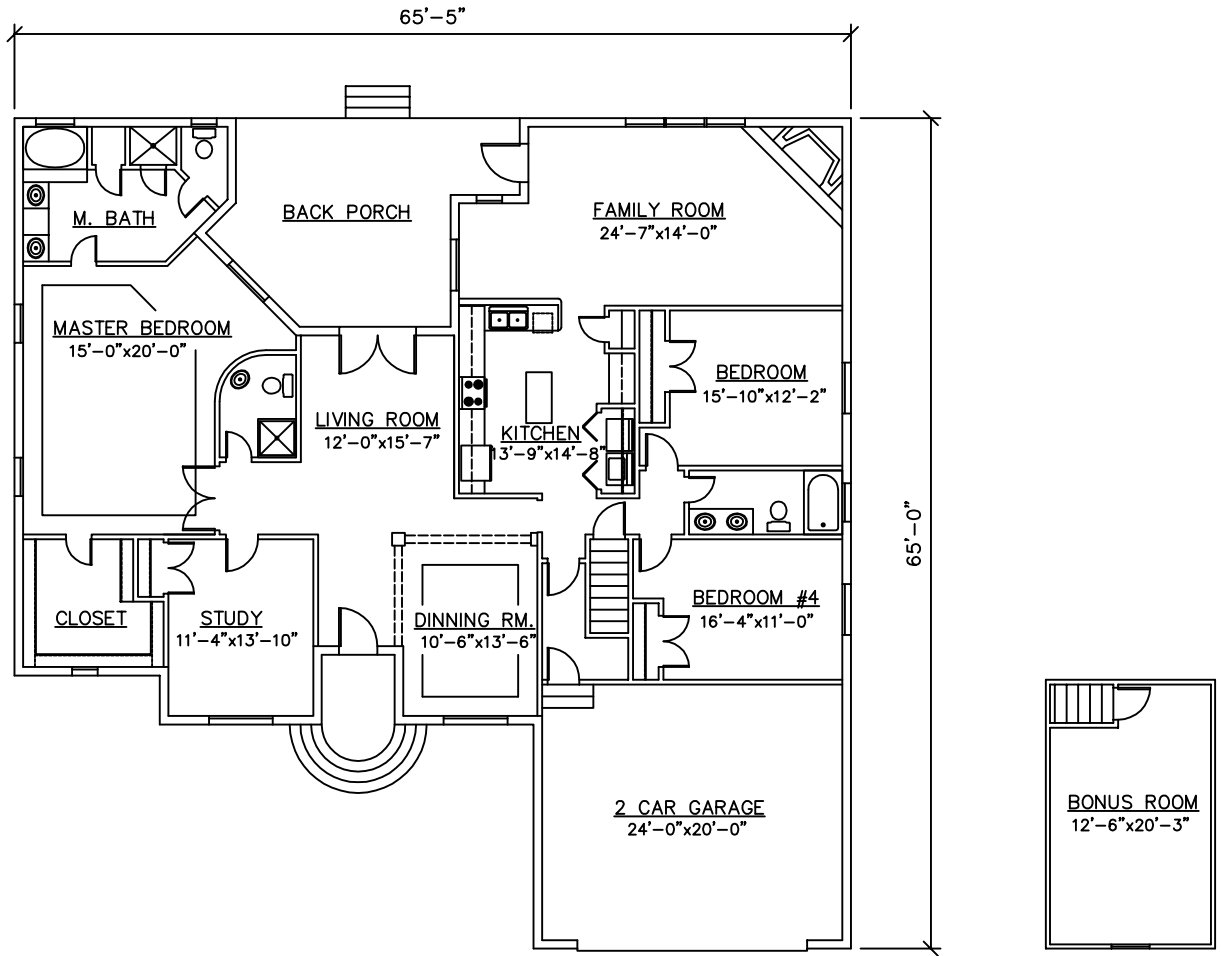

PL#0003

SQUARE FOOTAGES	
HEATED:	
MAIN LEVEL	2,935 SF
TOTAL	2,935 SF
UNHEATED:	
GARAGE	470 SF
PORCHES	330 SF
TOTAL	3,735 SF

NOT TO SCALE. NOT FOR CONSTRUCTION.