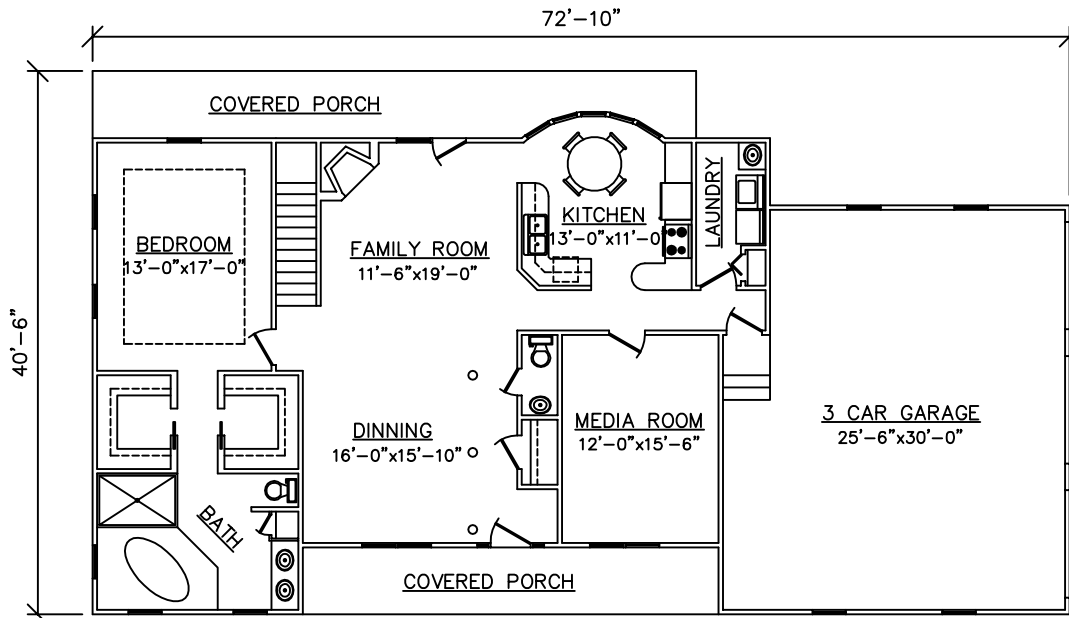

PL#004

UPPER LEVEL

LOWER LEVEL

SQUARE FOOTAGE	
HEATED	2856 SF
UNHEATED	1094 SF

NOT TO SCALE. NOT FOR CONSTRUCTION.