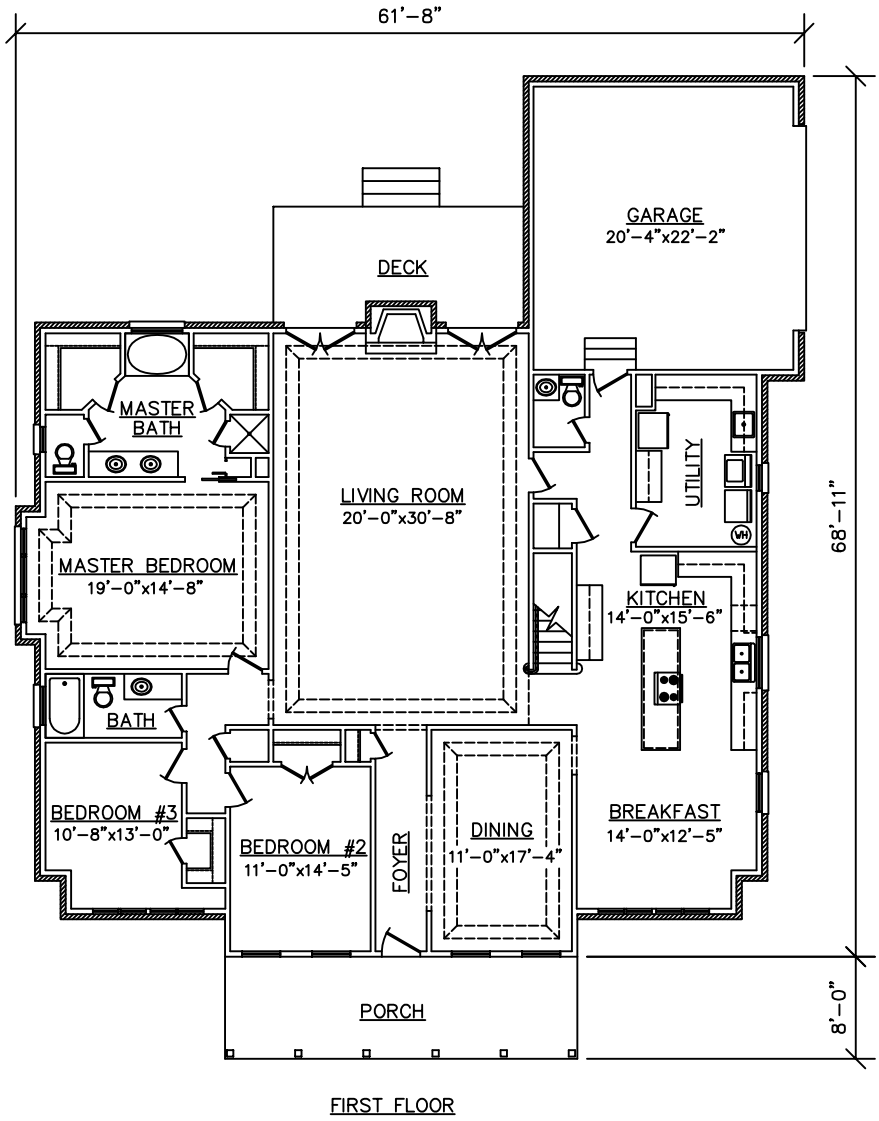

PL#0005

SQUARE FOOTAGES	
HEATED:	
1st FLOOR	2,628 SF
2nd FLOOR	951 SF
TOTAL	3579 SF
UNHEATED:	
TOTAL	773 SF

NOT TO SCALE. NOT FOR CONSTRUCTION.