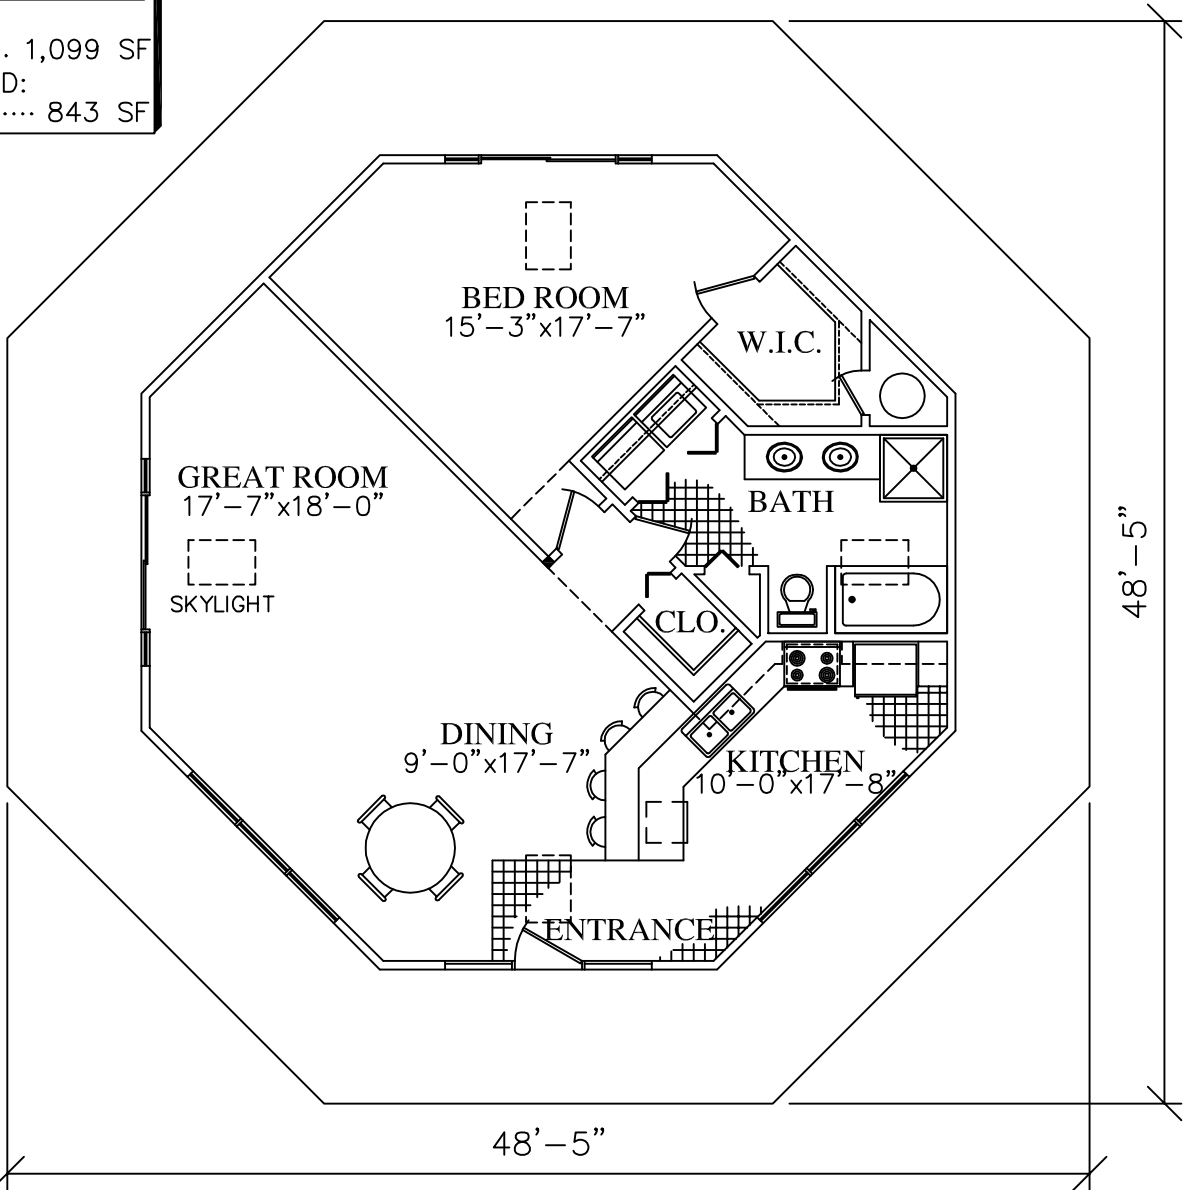

PL#0010

SQUARE FOOTAGES
HEATED:
TOTAL..... 1,099 SF
UNHEATED:
TOTAL..... 843 SF

NOT TO SCALE. NOT FOR CONSTRUCTION.