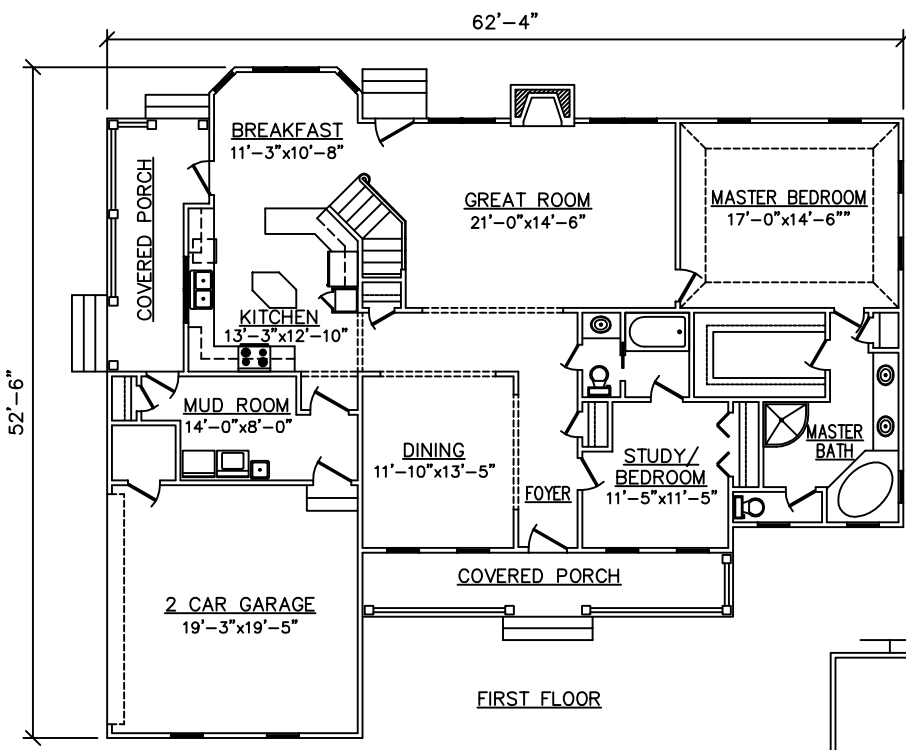

PL#0016

SQUARE FOOTAGES	
HEATED:	
1st FLOOR	1908 SF
2nd FLOOR	633 SF
TOTAL	2541 SF
UNHEATED:	
TOTAL	926 SF

NOT TO SCALE. NOT FOR CONSTRUCTION.