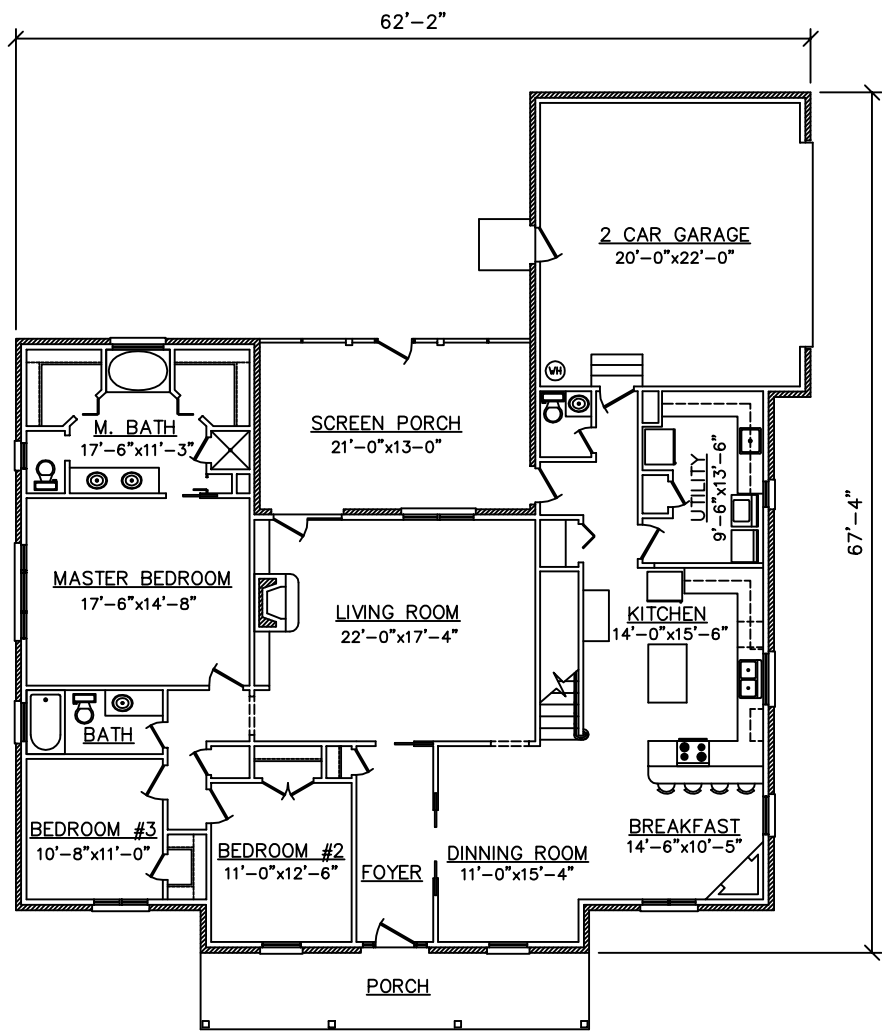

PL#0017

SQUARE FOOTAGES	
HEATED:	
1st FLOOR	2,486 SF
2nd FLOOR	554 SF
TOTAL	3,040 SF
UNHEATED:	
TOTAL	886 SF

NOT TO SCALE. NOT FOR CONSTRUCTION.