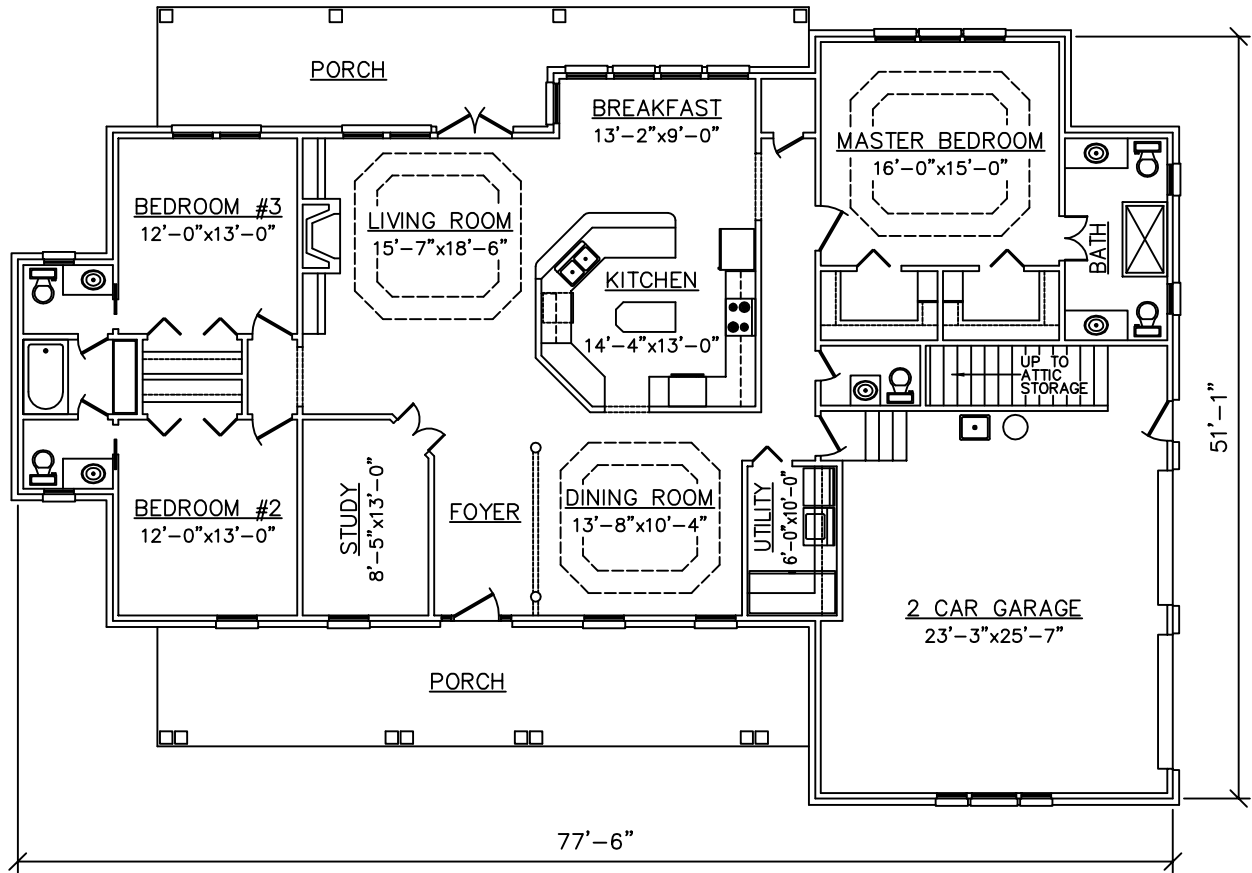

PL#0022

SQUARE FOOTAGES	
HEATED:	
TOTAL	2,300 SF
UNHEATED:	
TOTAL	1,300 SF
TOTAL	3,600 SF

NOT TO SCALE. NOT FOR CONSTRUCTION