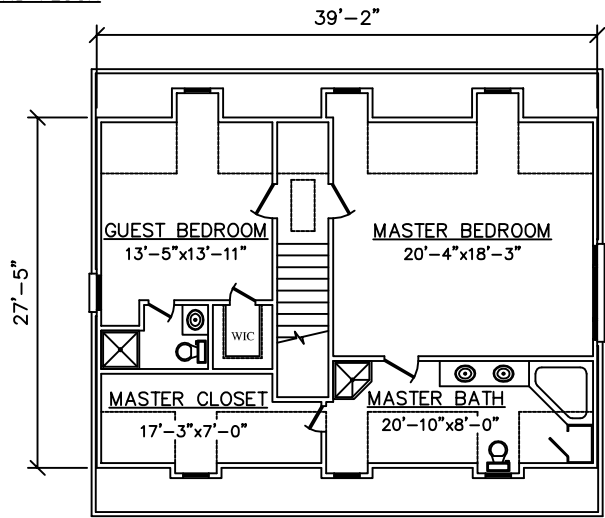

PL#0024

| SQUARE FOOTAGES | |
|-----------------|----------|
| HEATED: | |
| GROUND FLOOR | 957 SF |
| 1st FLOOR | 1,427 SF |
| 2nd FLOOR | 1,111 SF |
| TOTAL | 3,965 SF |
| UNHEATED: | |
| GARAGE | 470 SF |
| PORCHES | 520 SF |
| TOTAL | 990 SF |

GROUND FLOOR

FIRST FLOOR

SECOND FLOOR

NOT TO SCALE. NOT FOR CONSTRUCTION.