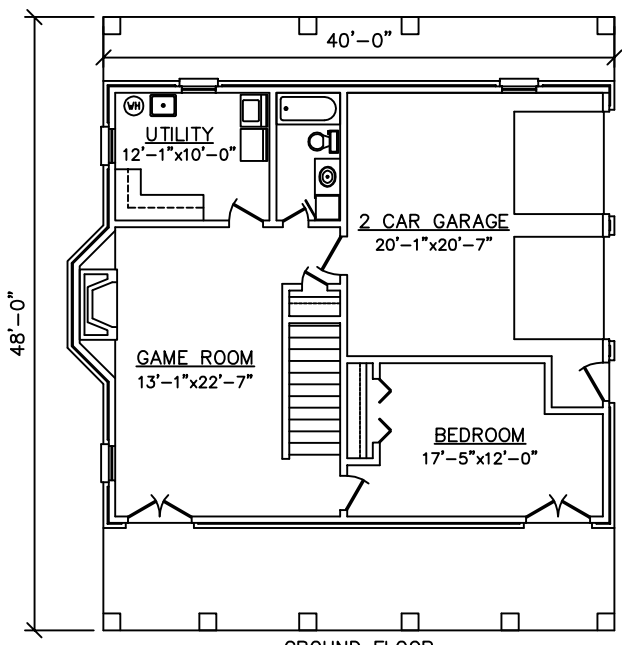

PL#0024

| SQUARE FOOTAGES | |
|-----------------|----------|
| HEATED: | |
| GROUND FLOOR | 957 SF |
| 1st FLOOR | 1,427 SF |
| 2nd FLOOR | 1,111 SF |
| TOTAL | 3,965 SF |
| UNHEATED: | |
| GARAGE | 470 SF |
| PORCHES | 520 SF |
| TOTAL | 990 SF |

GROUND FLOOR

FIRST FLOOR

SECOND FLOOR

NOT TO SCALE. NOT FOR CONSTRUCTION.