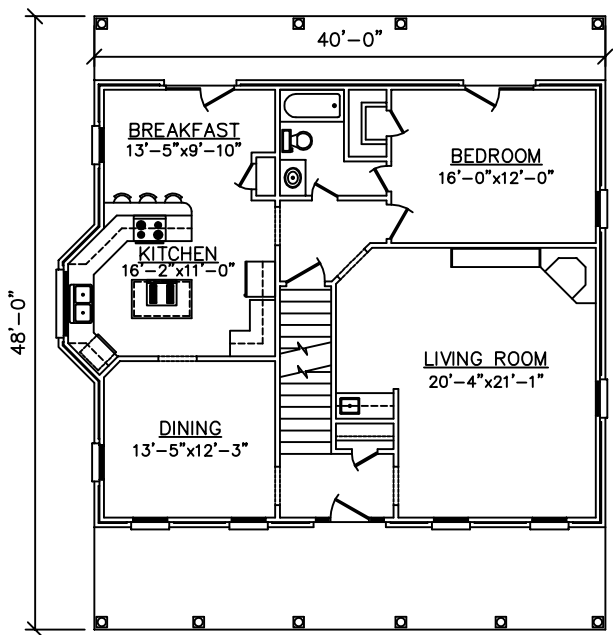

PL#0024

| SQUARE FOOTAGES | |
|-----------------|----------|
| HEATED: | |
| GROUND FLOOR | 957 SF |
| 1st FLOOR | 1,427 SF |
| 2nd FLOOR | 1,111 SF |
| TOTAL | 3,965 SF |
| UNHEATED: | |
| GARAGE | 470 SF |
| PORCHES | 520 SF |
| TOTAL | 990 SF |

GROUND FLOOR

FIRST FLOOR

SECOND FLOOR

NOT TO SCALE. NOT FOR CONSTRUCTION.