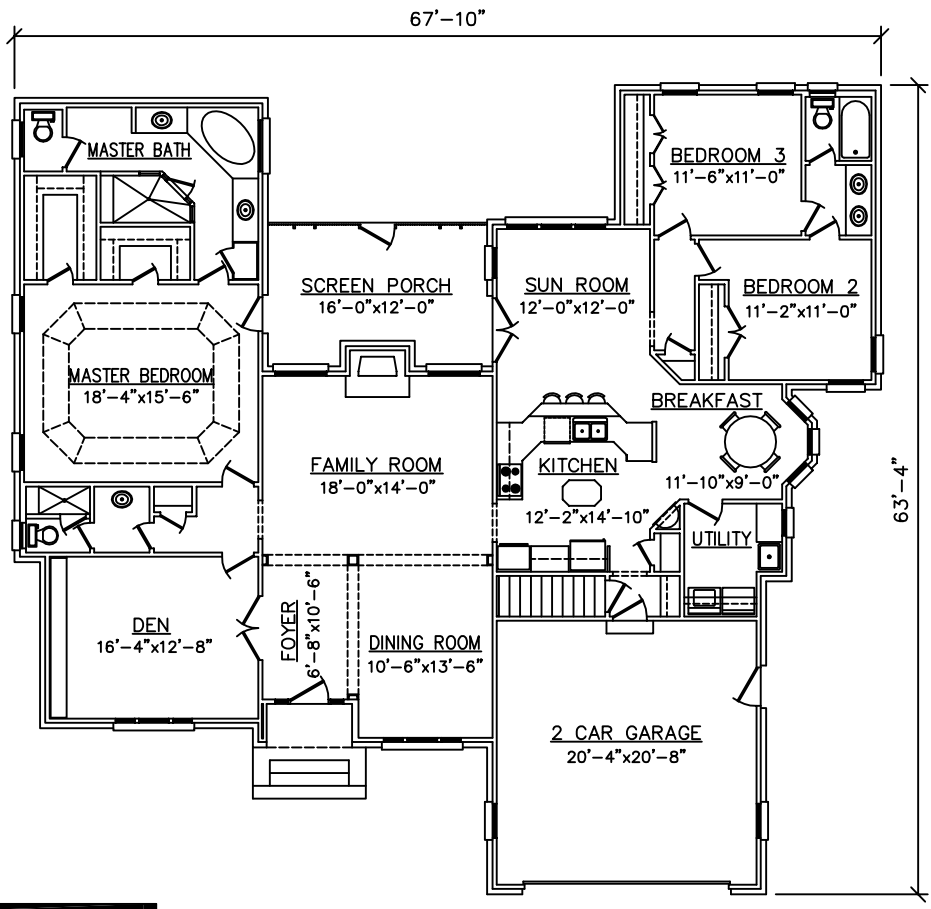

PL#0025

SQUARE FOOTAGES	
HEATED:	
MAIN LEVEL	2,560 SF
TOTAL	2,560 SF
UNHEATED:	
GARAGE	434 SF
PORCHES	230 SF
BASEMENT	1,500 SF
TOTAL	2,164 SF

NOT TO SCALE. NOT FOR CONSTRUCTION.