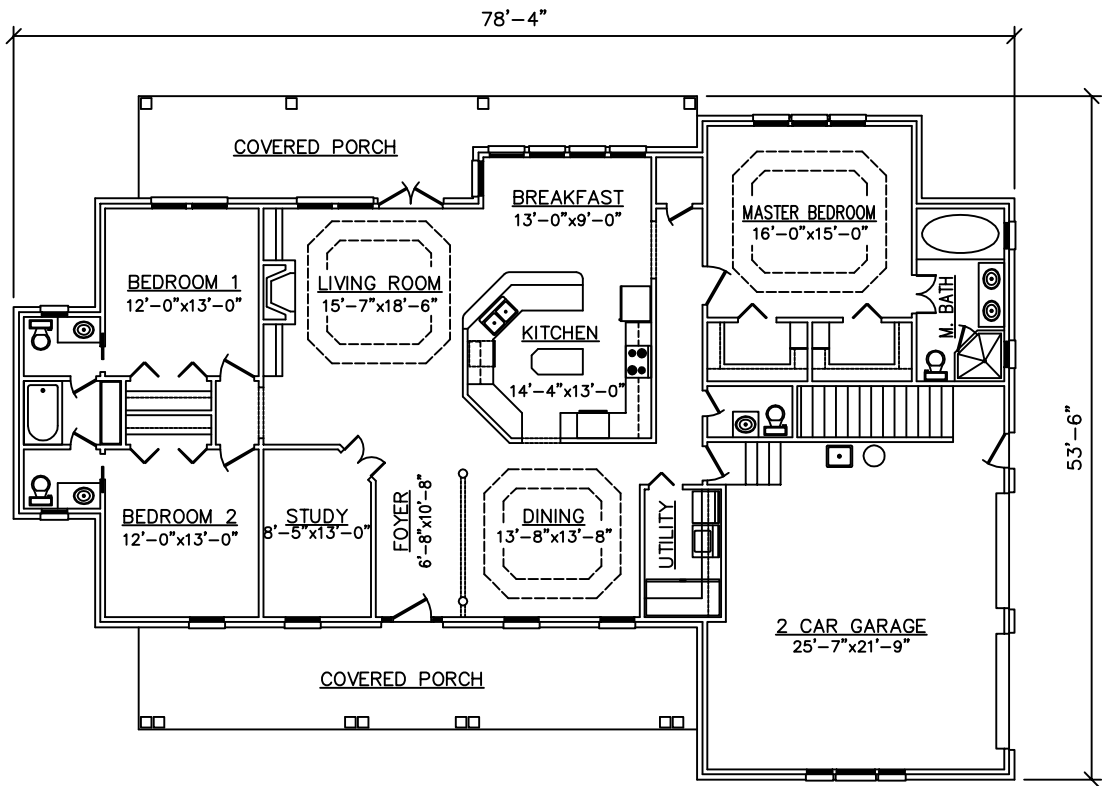

PL#0027

SQUARE FOOTAGES	
HEATED:	
TOTAL	2,300 SF
UNHEATED:	
TOTAL	1,300 SF

NOT TO SCALE. NOT FOR CONSTRUCTION.