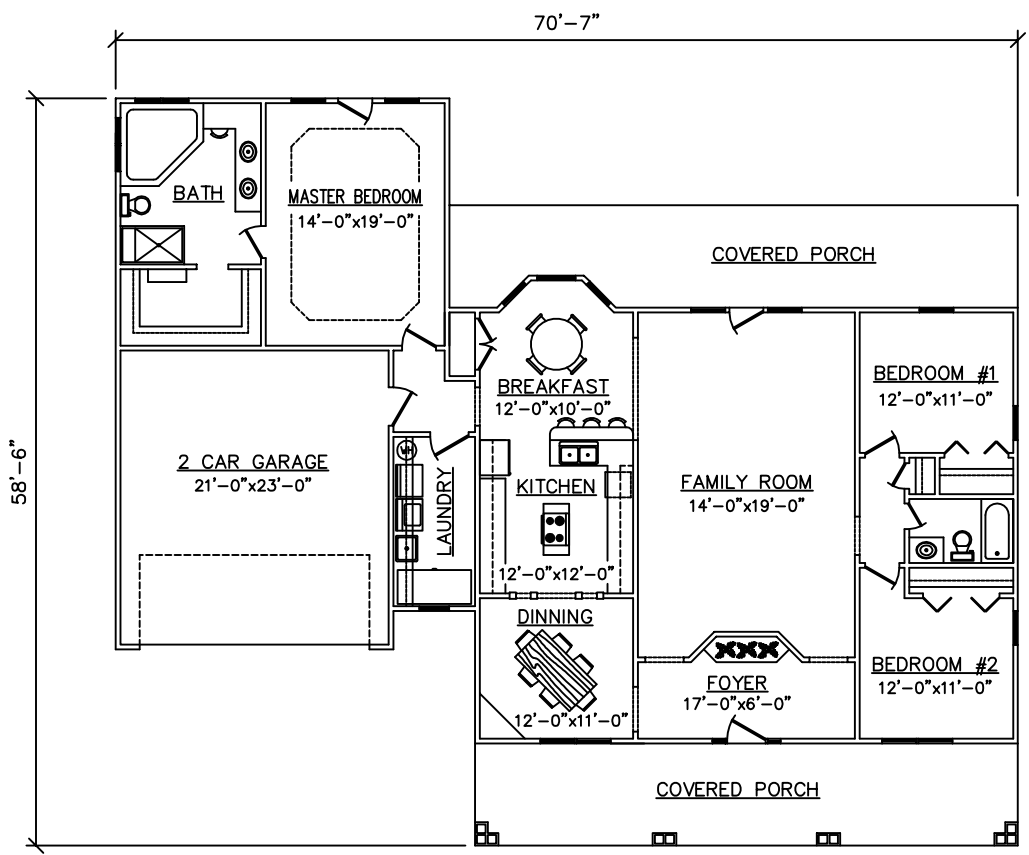

PL#0028

SQUARE FOOTAGES	
HEATED:	
TOTAL	2,045 SF
UNHEATED:	1,179 SF
TOTAL	3,224 SF

NOT TO SCALE. NOT FOR CONSTRUCTION.