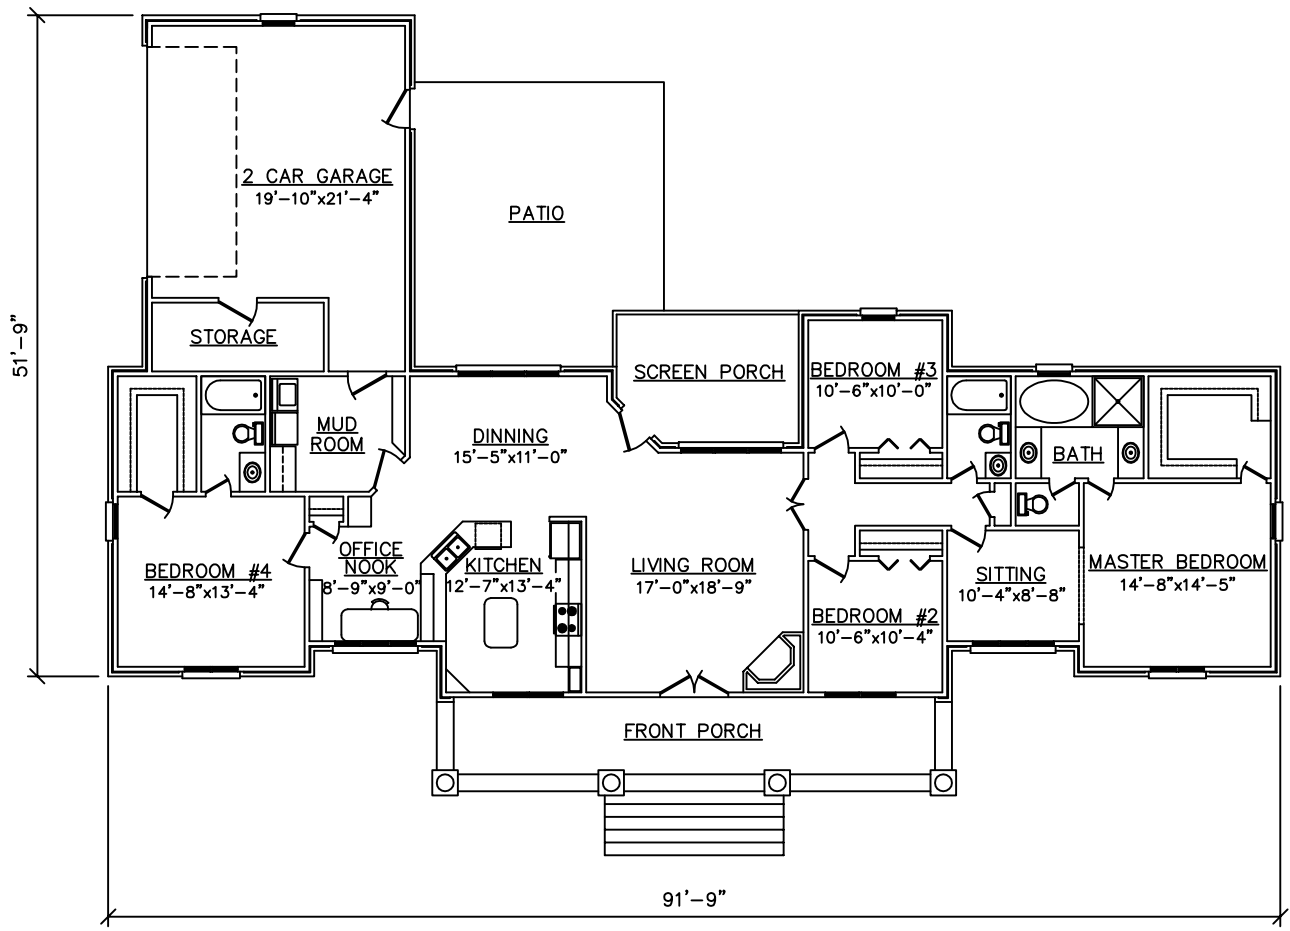

PL#0029

SQUARE FOOTAGES	
HEATED:	2,187 SF
UNHEATED:	965 SF
TOTAL	3,152 SF

NOT TO SCALE. NOT FOR CONSTRUCTION.