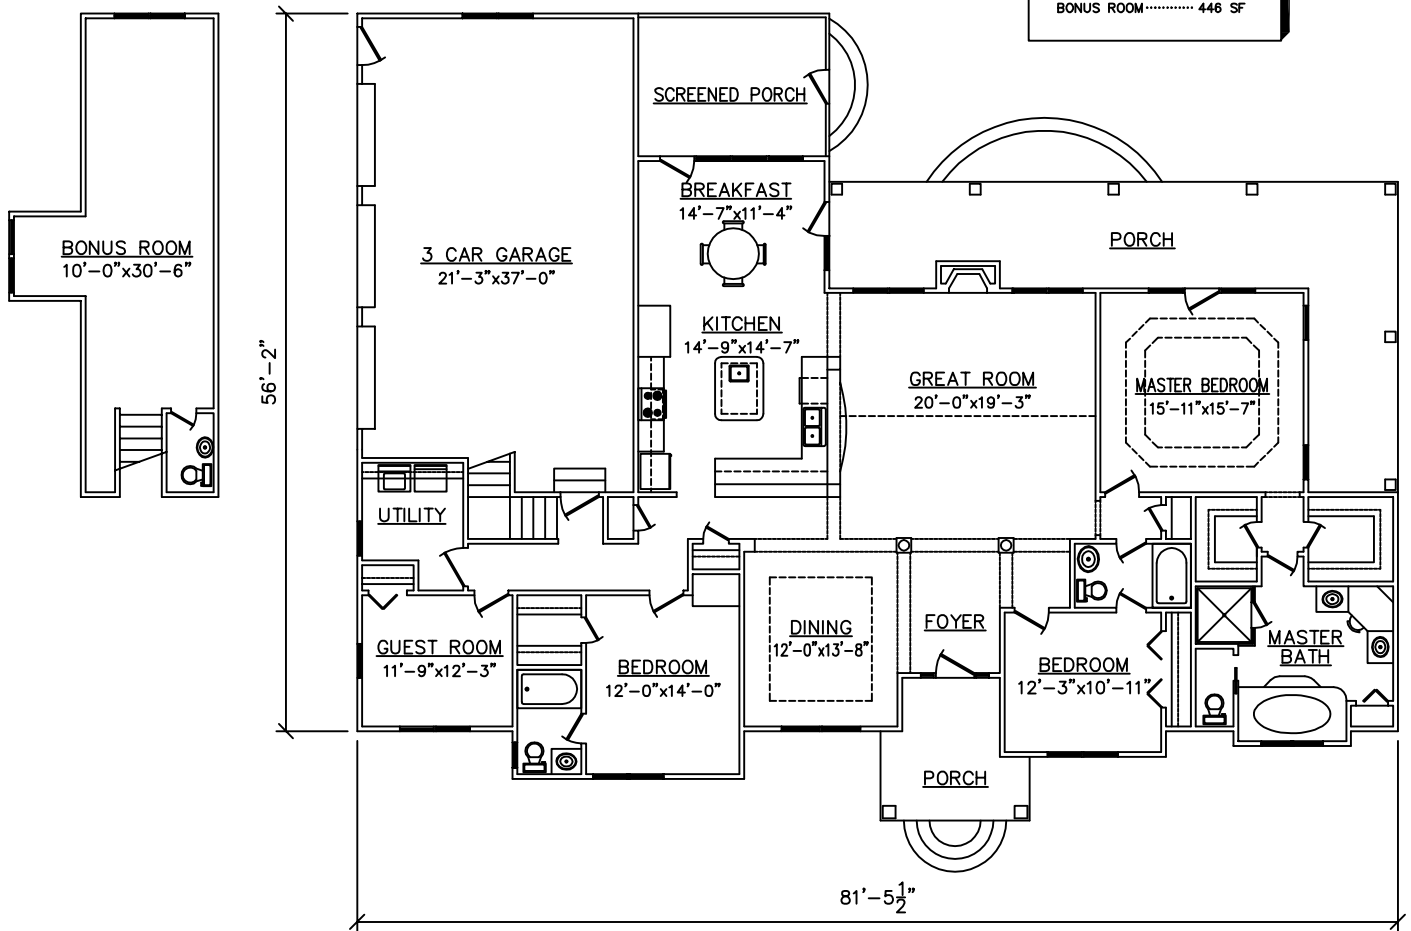

PL#0030

SQUARE FOOTAGES	
HEATED:	
TOTAL .....	2,622 SF
UNHEATED:	
TOTAL .....	1,550 SF
BONUS ROOM .....	446 SF

NOT TO SCALE. NOT FOR CONSTRUCTION.