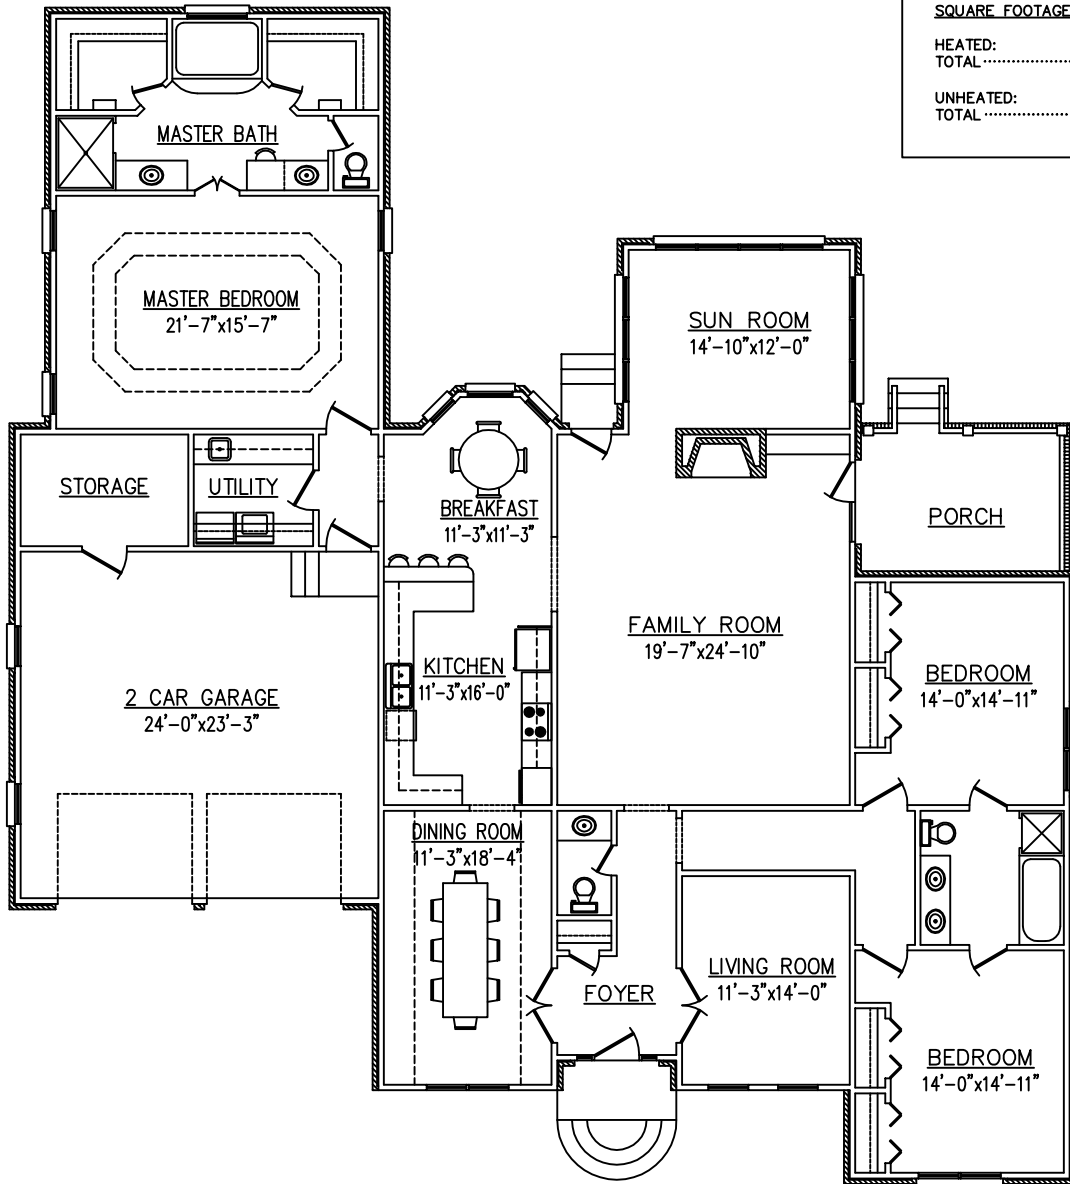

PL#0032

SQUARE FOOTAGES	
HEATED:	
TOTAL	3,022 SF
UNHEATED:	
TOTAL	861 SF

NOT TO SCALE. NOT FOR CONSTRUCTION.