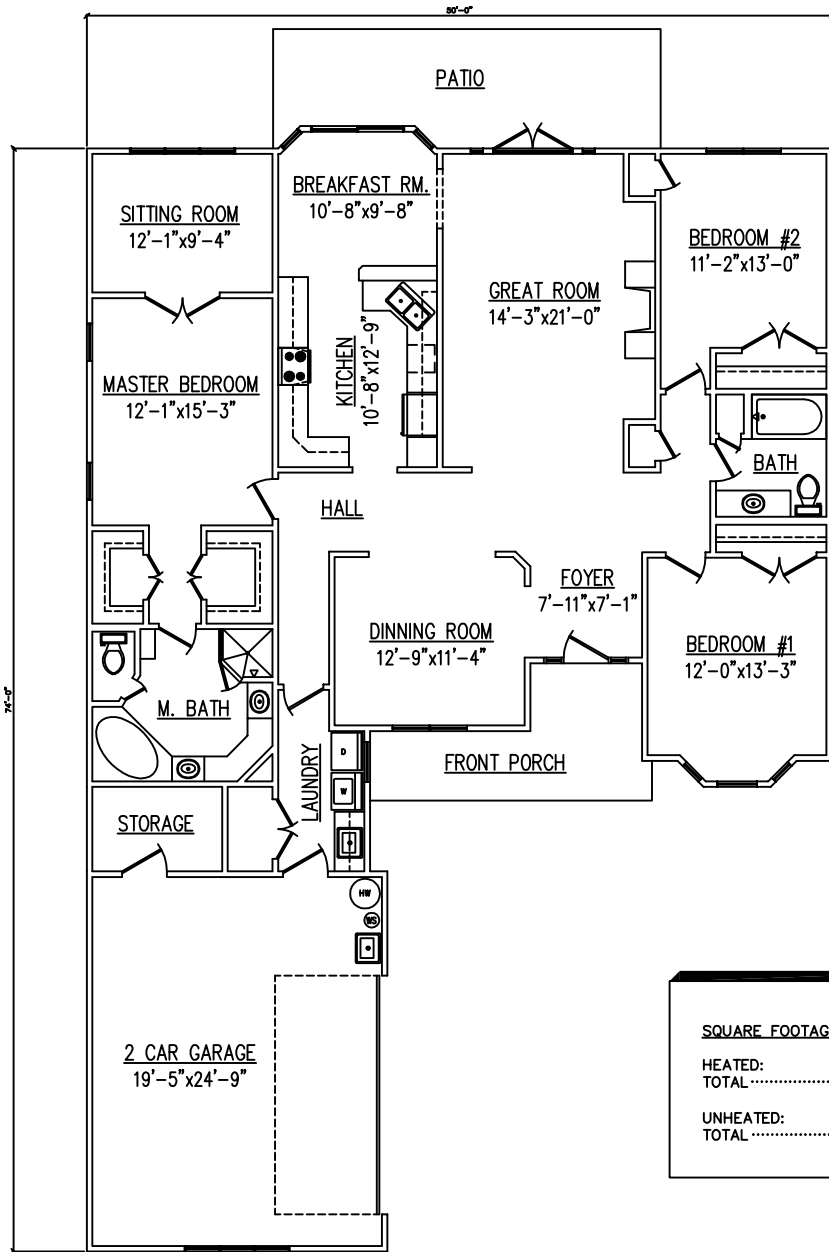

PL#0034

SQUARE FOOTAGES	
HEATED:	
TOTAL	2096 SF
UNHEATED:	
TOTAL	566 SF

NOT TO SCALE. NOT FOR CONSTRUCTION.