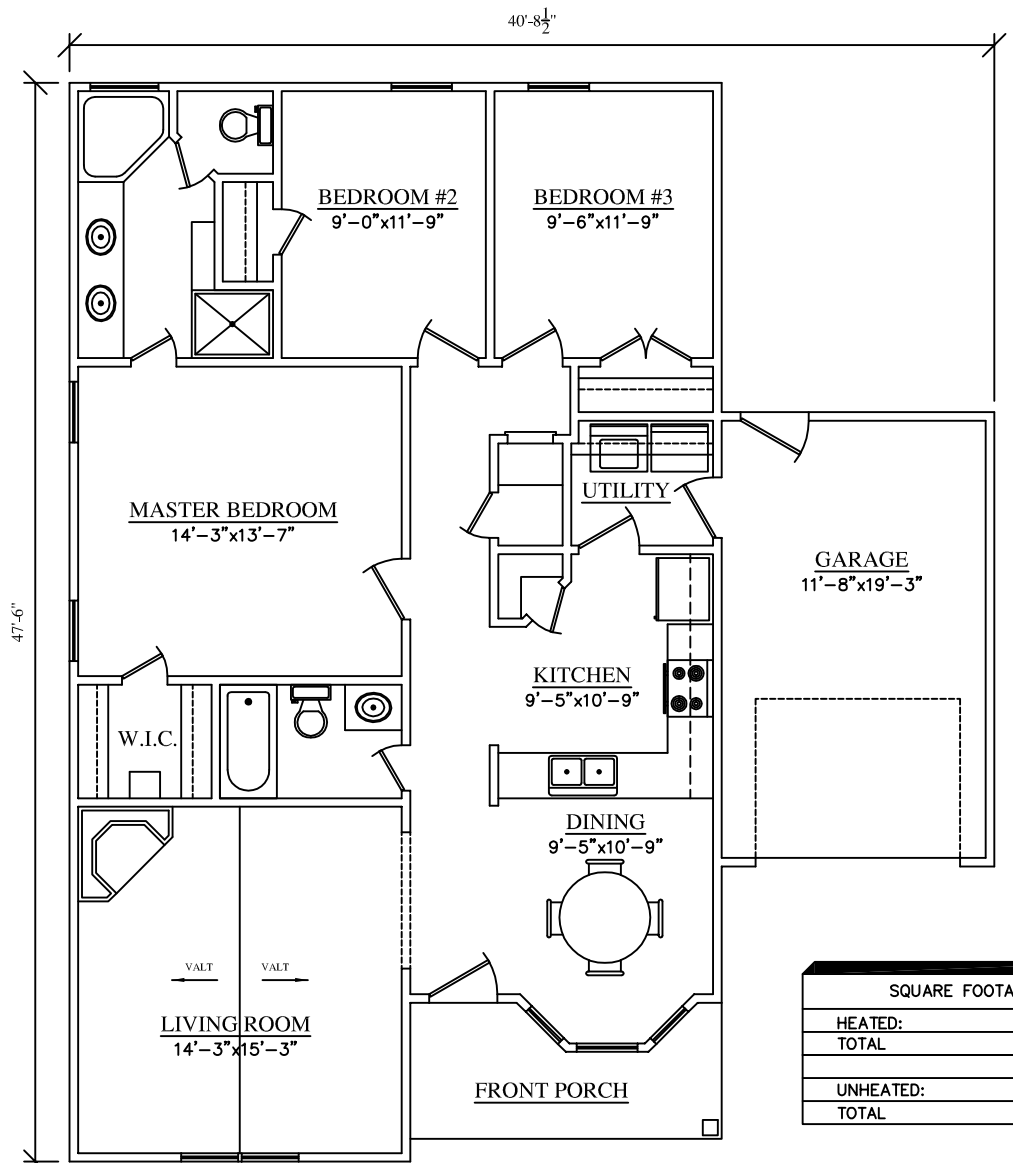

PL#0037

SQUARE FOOTAGES	
HEATED:	
TOTAL	1,280 SF
UNHEATED:	310 SF
TOTAL	1,590 SF

NOT TO SCALE. NOT FOR CONSTRUCTION.