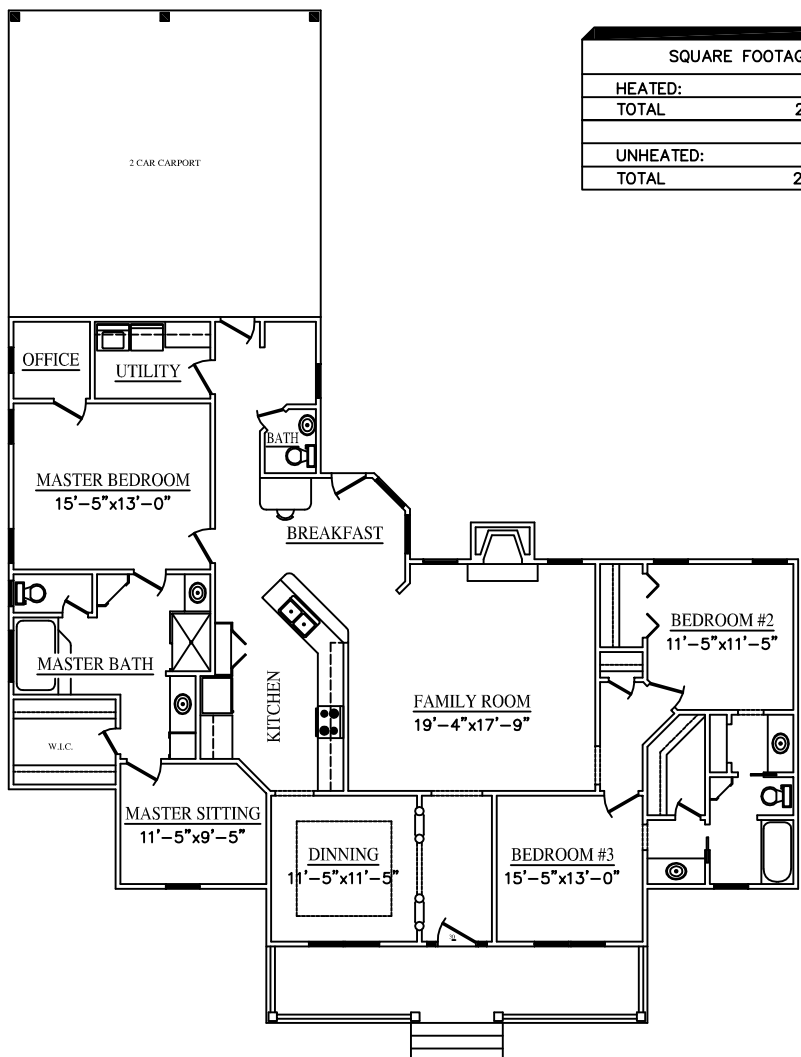

PL#0038

SQUARE FOOTAGES	
HEATED:	
TOTAL	2,169 SF
UNHEATED:	765 SF
TOTAL	2,934 SF

NOT TO SCALE. NOT FOR CONSTRUCTION.